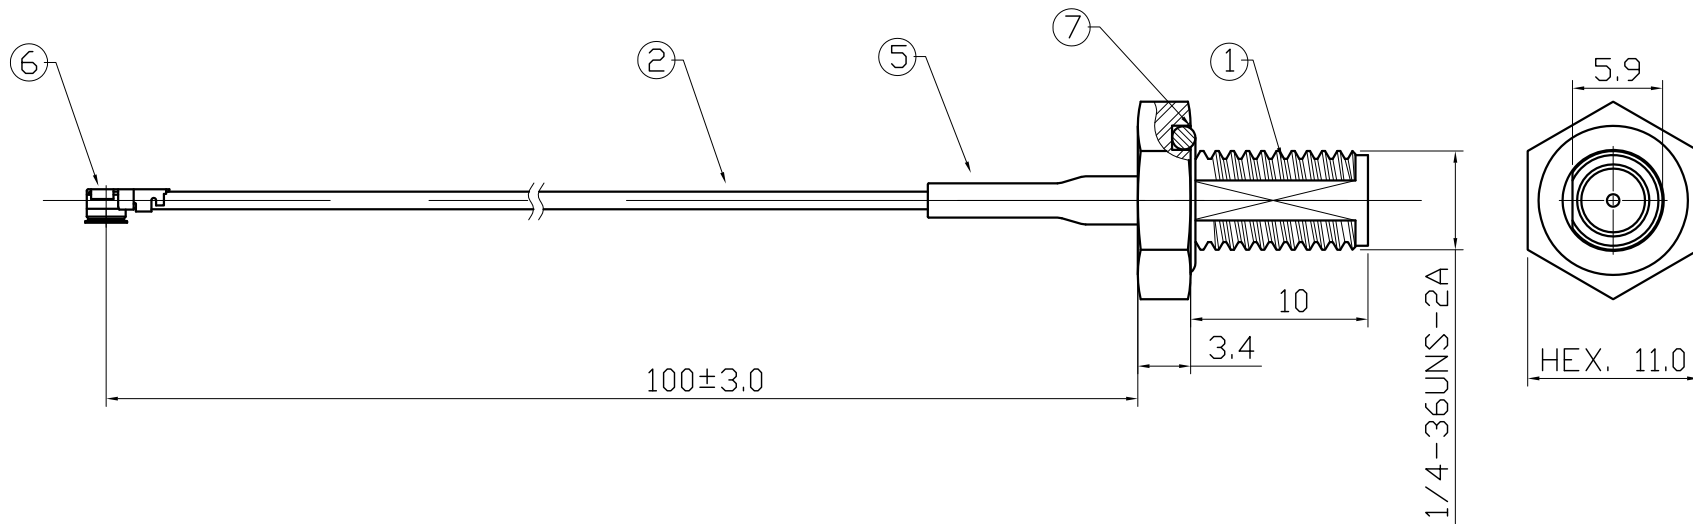

NO.	NAME	FINISH	MAT'L	Q'TY	MEMO
1.	Connector	GOLD PLATED	BRASS	1	RP SMA JACK
2.	Cable	BLACK	--	1	ø1.13
3.	Nut	GOLD PLATED	BRASS	1	
4.	Washer	GOLD PLATED	BRASS	1	
5.	Heat-Shrinkable	BLACK	PE	1	
6.	Connector	GOLD PLATED	BRASS	1	IPEX
7.	O-ring	Red	RUBBER	1	

Note:

包裝時 ③ ④ 兩件與線材分開包裝

ARISTOTLE 亞驥企業股份有限公司
ENTERPRISES INC.

PROJECTION	UNITS	mm	TITLE	SHEET	
	SCALE	1/1	BTC013-15-70B-100	1/1	
	PAPER	A4			
4.	APPD.		DWG NO.	REV.	
3.	CHKD				
2.	DESIGN				
1.	DESIGN		BTC013-15-70B-100	A	
REV	ECN	NAME			DATE
				Gino	014/01/28