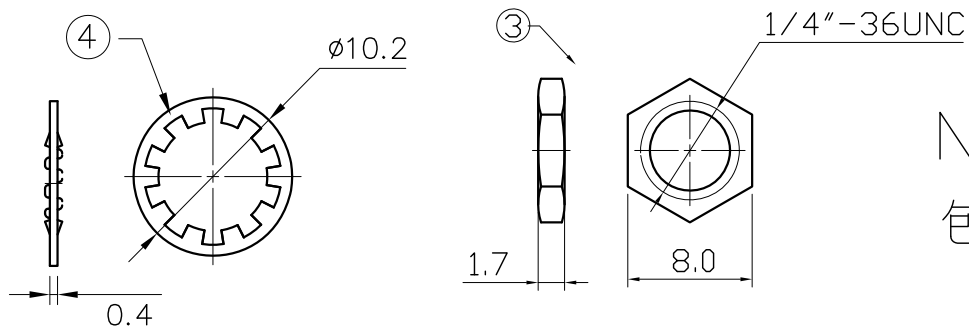

NO.	NAME	FINISH	MAT'L	Q'TY	MEMO
1.	Connector	GOLD PLATED	BRASS	1	RP SMA JACK
2.	Cable	BLACK	--	1	ø1.13
3.	Nut	GOLD PLATED	BRASS	1	
4.	Washer	GOLD PLATED	BRASS	1	
5.	Heat-Shrinkable	BLACK	PE	1	
6.	Connector	GOLD PLATED	BRASS	1	IPEX
7.	O-ring	Red	RUBBER	1	

Note:

包裝時 ③ ④ 兩件與線材分開包裝

ARISTOTLE 亞驥企業股份有限公司
ENTERPRISES INC.

PROJECTION	UNITS	mm	TITLE	SHEET	
	SCALE	1/1	BTC013-15-70B-100	1/1	
	PAPER	A4			
4.	APPD.		DWG NO.	REV.	
3.	CHKD				
2.	DESIGN				
1.	DESIGN		BTC013-15-70B-100	A	
REV	ECN	NAME			DATE
				Gino	014/01/28