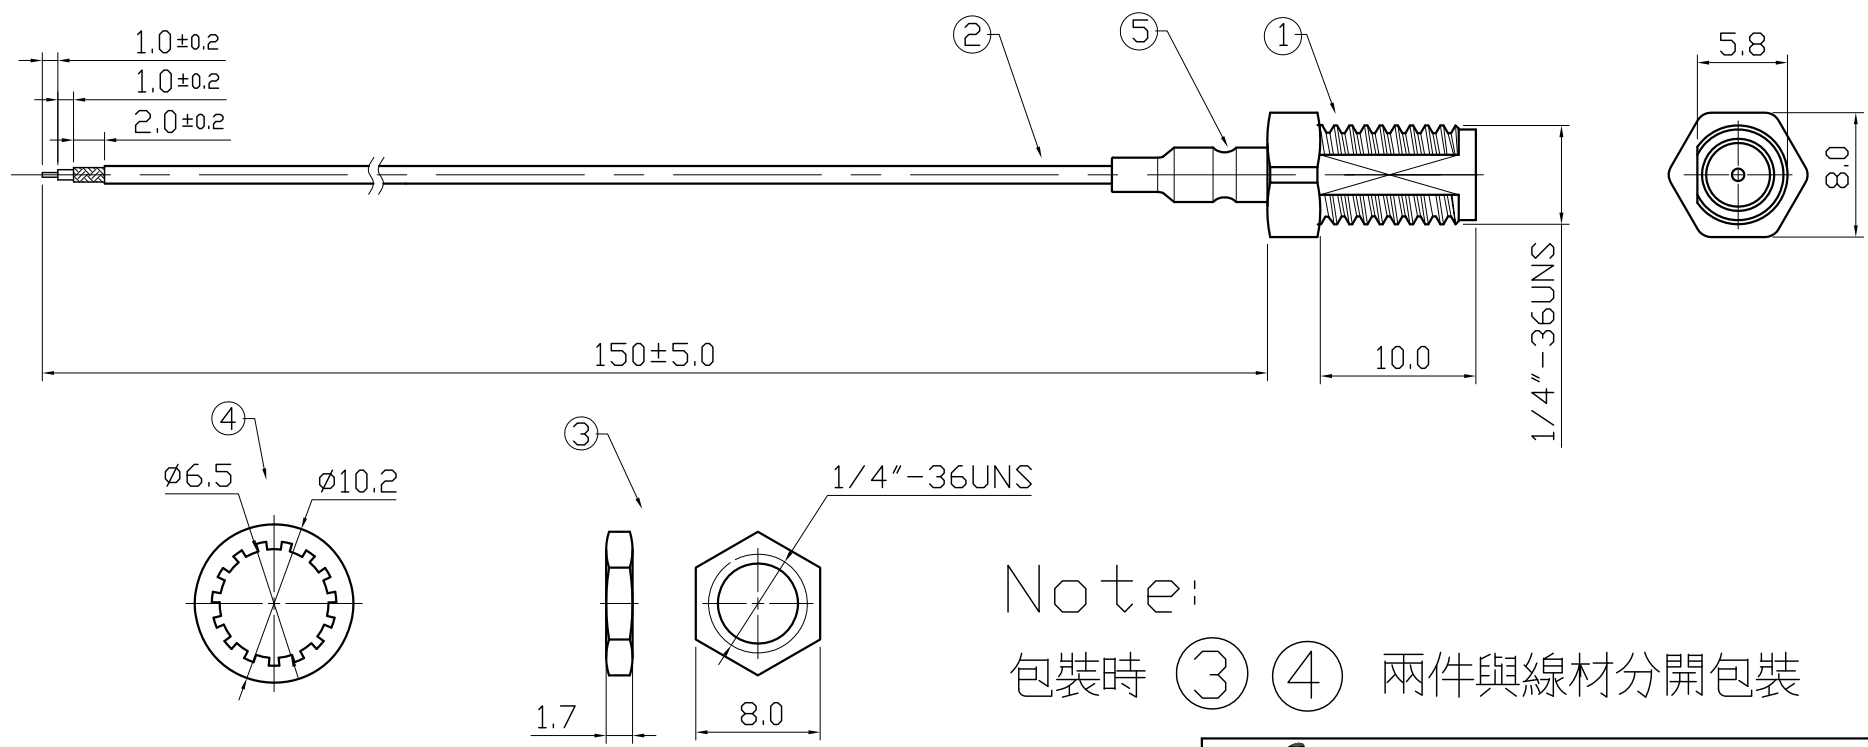

NO.	NAME	FINISH	MAT'L	Q'TY	MEMO
1.	Connector	GOLD PLATED	BRASS	1	SMA JACK
2.	Cable	BLACK	--	1	Ø1.13
3.	Nut	GOLD PLATED	BRASS	1	
4.	Washer	GOLD PLATED	IRON	1	
5.	Heat-Shrinkable	BLACK	PE	1	

Note:
包裝時 ③ ④ 兩件與線材分開包裝

ARISTOTLE 亞 驥 企 業 股 份 有 限 公 司
ENTERPRISES INC.

				PROJECTION	UNITS	mm	TITLE	SHEET
					SCALE	1/1	BTC130-9-70B-150	1/1
					PAPER	A4		REV.
4.				APPD.			DWG NO.	
3.				CHKD			BTC130-9-70B-150	A
2.				DESIGN				
1.				DRAW	Gino	014/05/16		
REV	ECN	NAME	DATE					